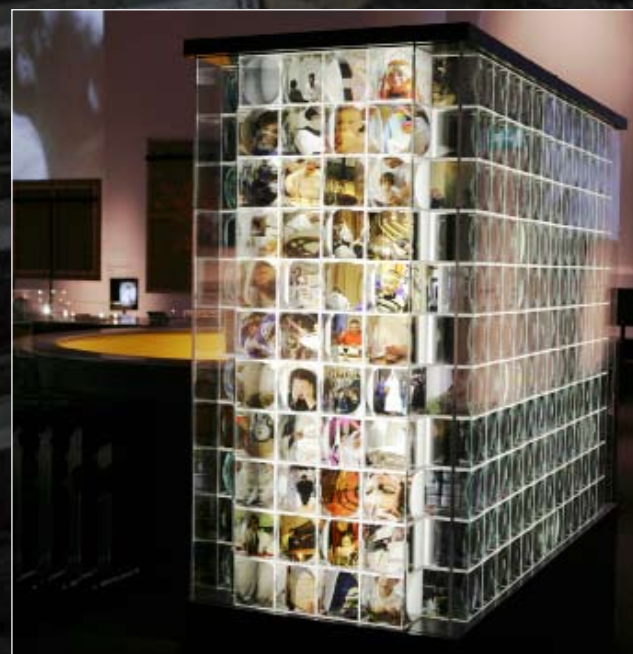

PRIOR

international

Highlights